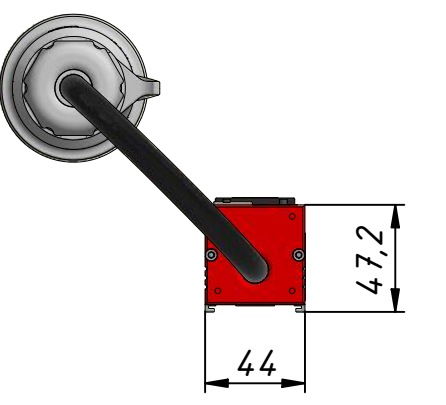

1844,1±1

1861,7±1

Mounting bracket Set flat
03.5560
48,5±1

Mounting bracket Set 19" 1HU
M03.551-3F
46,2±1

44
47,2

2200±100

1816,5±1

Front side

Disclaimer: Dimensions and illustrative drawings are accurate to the company's knowledge at the time of printing, however specifications are subject to change without notice.

RNX RIEDO NETWORKS
Route de la Fonderie 6, 1700 Fribourg, Switzerland
www.riedonetworks.com, +41 26 505 50 00

Drawing: 100-1071
Revision: 3
Scale: 0.3

23.02.2023
Page 1 of 1

E3METER RCM Smart PDU 3x16A 18C13 9C19 9T23 red

RN1291