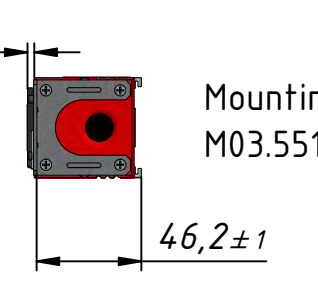

Mounting bracket Set 19" 1HU
M03.551-3F
46,2±1