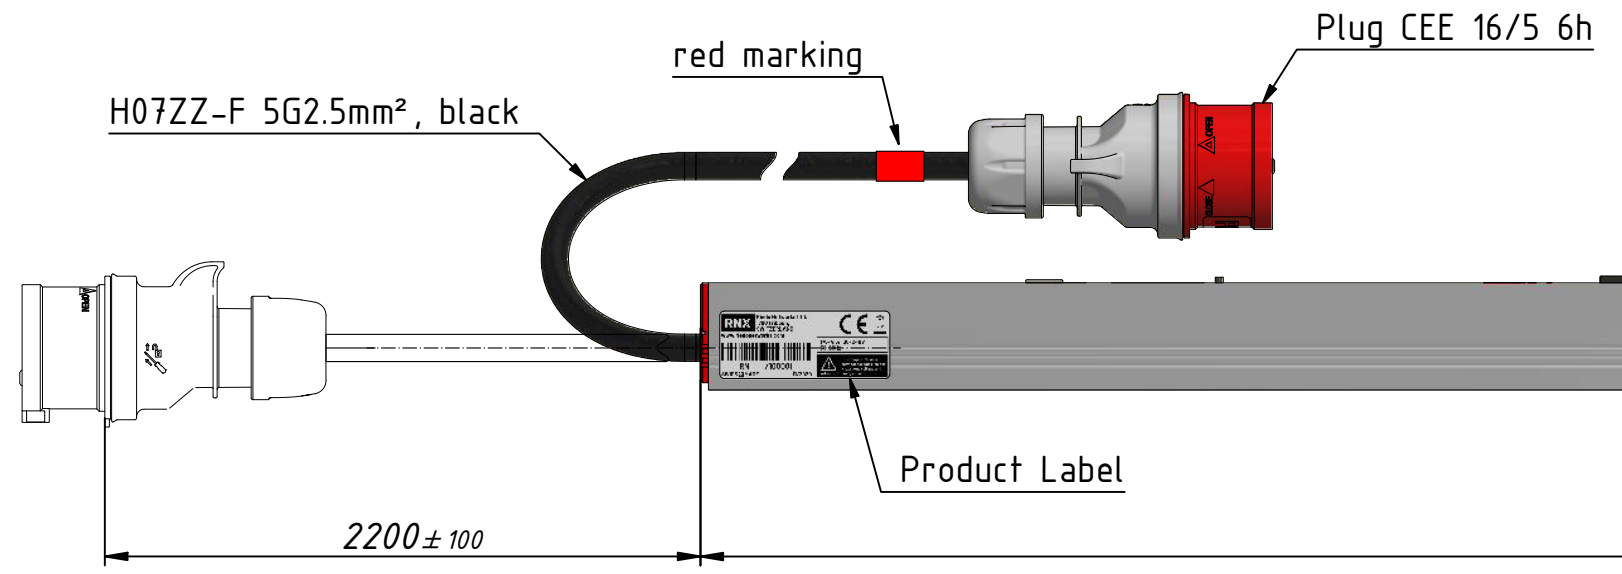

2200±100

1816,5±1

Front side