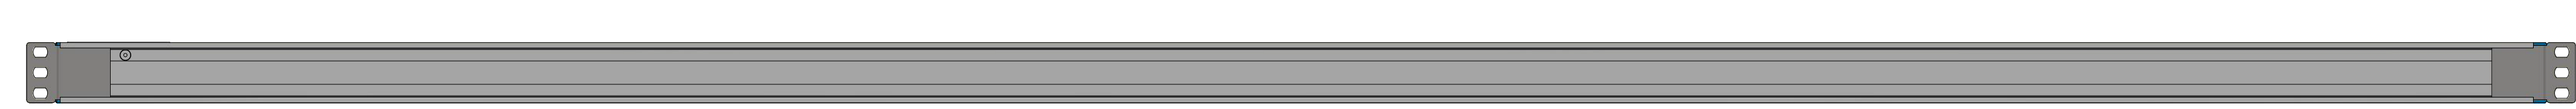

1844,1±1

1861,7±1

Mounting bracket Set flat
03.5560

Mounting bracket Set 19" 1HU
M03.551-3F

H07ZZ-F 5G2.5mm², black

blue marking

Plug CEE 16/5 6h

Front side

Product Label

2500±100

1816,5±1

Disclaimer: Dimensions and illustrative drawings are accurate to the company's knowledge at the time of printing, however specifications are subject to change without notice.

Drawing: 100-1070
Revision: 4
Scale: 0.3

22.02.2023
Page 1 of 1

E3METER RCM Smart PDU 3x16A 18C13 9C19 9T23 blue

RN1290