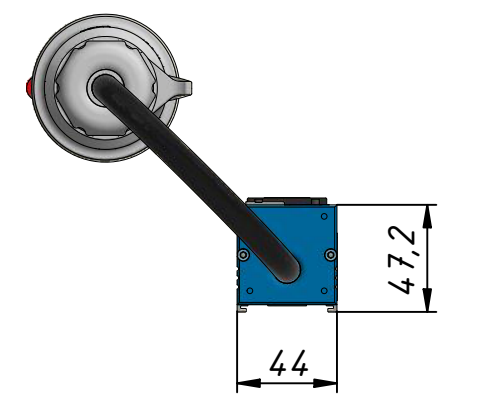

Disclaimer: Dimensions and illustrative drawings are accurate to the company's knowledge at the time of printing, however specifications are subject to change without notice.