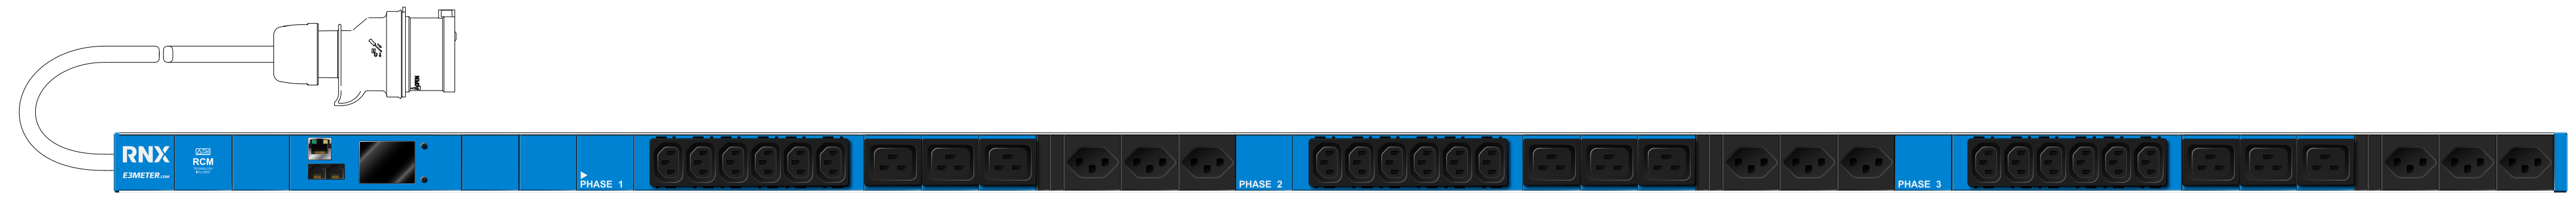

Disclaimer: Dimensions and illustrative drawings are accurate to the company's knowledge at the time of printing, however specifications are subject to change without notice.

Drawing: 100-1070
Revision: 4
Scale: 0.3

22.02.2023
Page 1 of 1

E3METER RCM Smart PDU 3x16A 18C13 9C19 9T23 blue

RN1290