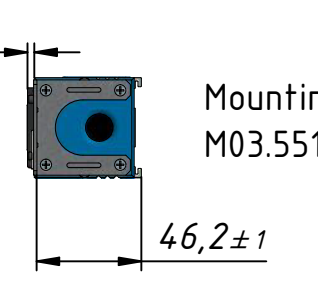

Mounting bracket Set 19" 1HU
M03.551-3F