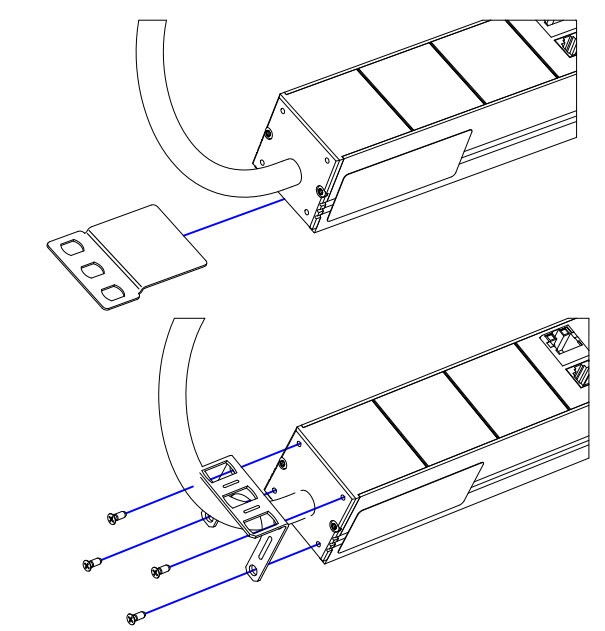

1844,1±1

1861,7±1

Mounting bracket Set flat
03.5560

Mounting bracket Set 19" 1HU
M03.551-3F

H07ZZ-F 5G2.5mm², black

blue marking

Plug CEE 16/5 6h

Front side

Product Label

2500±100

1816,5±1

Disclaimer: Dimensions and illustrative drawings are accurate to the company's knowledge at the time of printing, however specifications are subject to change without notice.

Drawing: 100-1070
Revision: 4
Scale: 0.3

22.02.2023
Page 1 of 1

E3METER RCM Smart PDU 3x16A 18C13 9C19 9T23 blue

RN1290