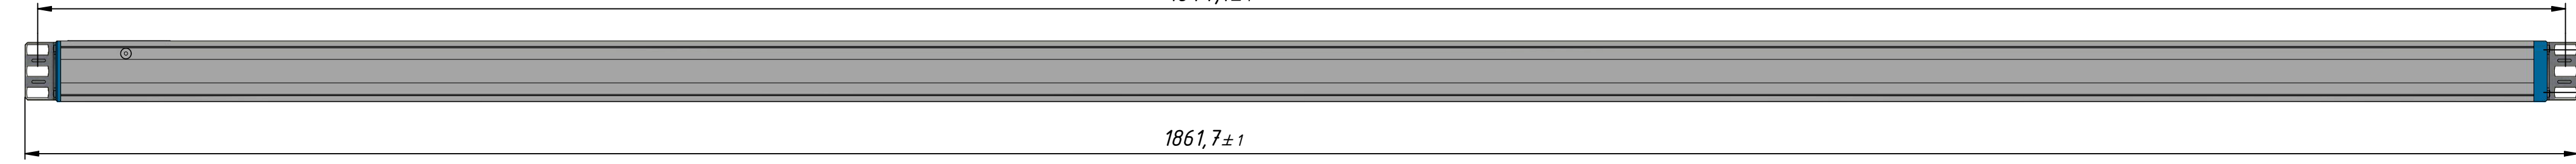

1844,1±1

1861,7±1

Mounting bracket Set flat
03.5560

Mounting bracket Set 19" 1HU
M03.551-3F