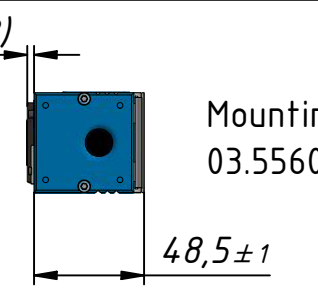

Mounting bracket Set flat
03.5560