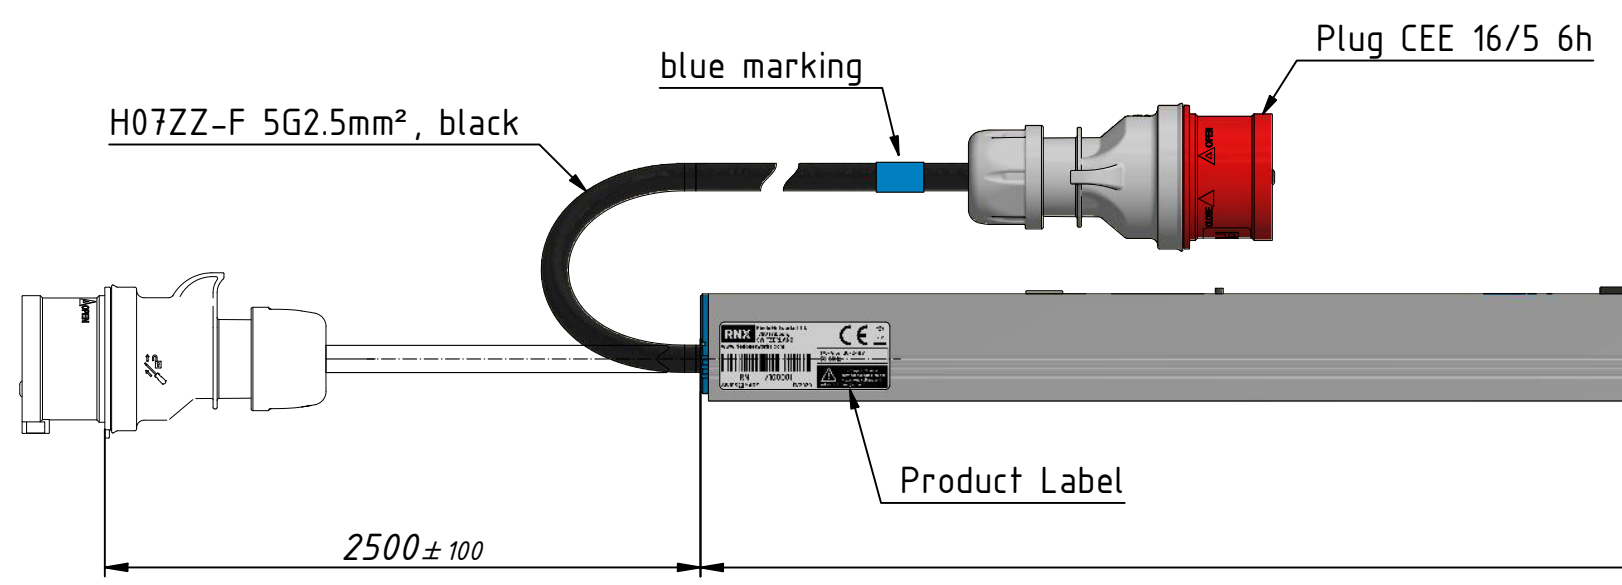

H07ZZ-F 5G2.5mm², black

blue marking

Plug CEE 16/5 6h

Front side

Product Label

2500±100

1816,5±1